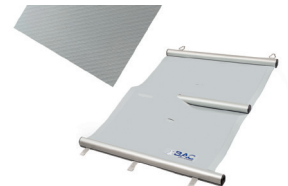

## OPTIONAL ACCESSORIES

RONDO V4A JETANLAGE 1,5 kW  
(Installation kit + jet system + self-priming pump)

HEAT PUMP  
BASIC 90, 230 V

COVER (Isola light gray / light  
blue + Rondalino roll-up device)

ANTI-ROLL COVER  
(Novatrend light gray)